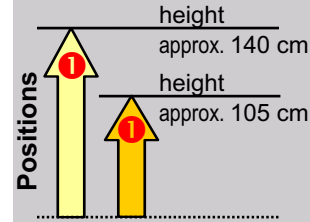

Technical data:

- dimensions built-up: approx. 235 x 130 x 105/140 cm
- dimensions carrying bag: approx. 140 x 13 x 13 cm
- total weight approx. 5,3 kg
- easy transportable

- flexible pole system
- easy assembly/ dismantling
- stylish arc-shaped sunscreen bow